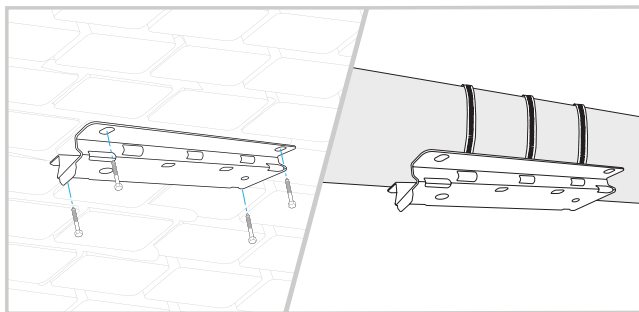

CEILING MOUNT

Ceiling mounts are perfect for interior projects. The mount attaches to any part of the ceiling and has the capability to adjust to provide the perfect view of the job site. It can also easily be moved throughout the project if you need to capture another perspective or the work requires the camera to move.

SPECIFICATIONS

Compatibility

Indigo

Operating Environment

Indoor or outdoor use

Hardware

Mounting bracket (1 included); band clamps (3 included); mount bolts (3 included); camera bolts (2 included); parapet bolts (not included)

Power Supply

120 volt & solar power

INSTALLATION

- 1 Connect bracket to wall with bolts (not provided); connect to pole or parapet with band clamps (provided).

- 2 Slide universal mount onto bracket and secure with bolts (provided).