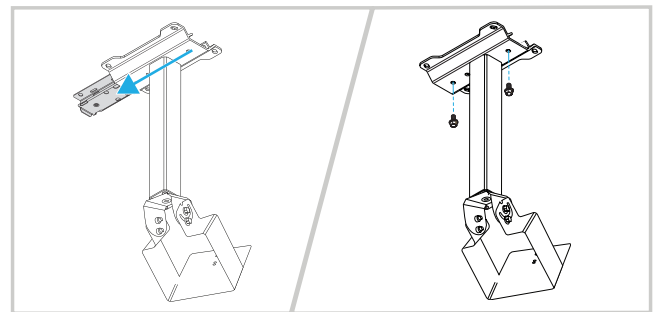

CEILING MOUNT

Ceiling mounts are perfect for interior projects. The mount attaches to any part of the ceiling and has the capability to adjust to provide the perfect view of the job site. It can also easily be moved throughout the project if you need to capture another perspective or the work requires the camera to move.

SPECIFICATIONS

Compatibility

Indigo

Operating Environment

Indoor or outdoor use

Hardware

Mounting bracket (1 included); band clamps (3 included); mount bolts (3 included); camera bolts (2 included); parapet bolts (not included)

Power Supply

120 volt & solar power

INSTALLATION

- 1 Connect bracket to wall with bolts (not provided); connect to pole or parapet with band clamps (provided).

- 2 Slide universal mount onto bracket and secure with bolts (provided).