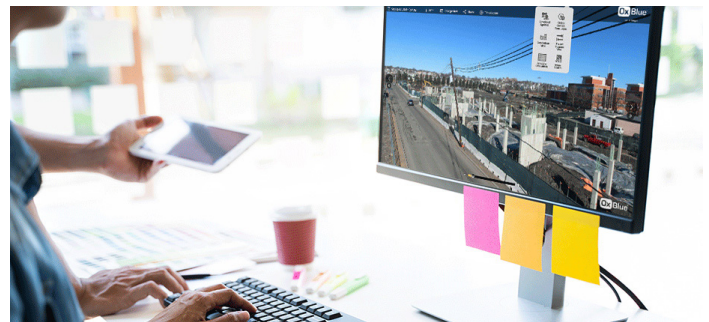

Promote your work with stunning, cinematic time-lapses.

Share your wow-worthy work at the end of every project with a professionally-produced time-lapse video. Created in-house, you'll have a powerful marketing asset that puts your skill and expertise in the spotlight.

- Get one free time-lapse with every project
- Choose from 4K Ultra or 1080p HD resolution
- Add your branding, music and visual effects for customization

See the difference OxBlue makes